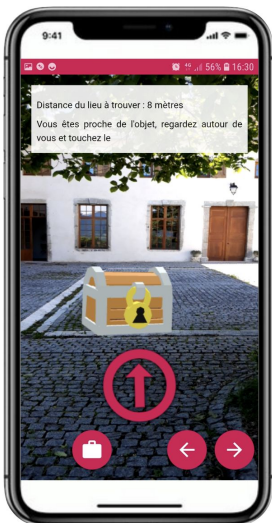

Concept

Graaly proposes a mobile application which provides an easy way to gamify any public or private place, with riddles, quizzes and augmented reality, thus offering a unique experience to players.

Both playful for players and efficient for professionals, the Graaly platform creates a bond between both communities.

Who is Graaly for?

Graaly can be used by anyone, family or individual, who wish to visit places in a playful and stimulating way. Graaly is a great way to rediscover the neighbourhood with a brand new eye or make the innovative discovery of a holiday spot!